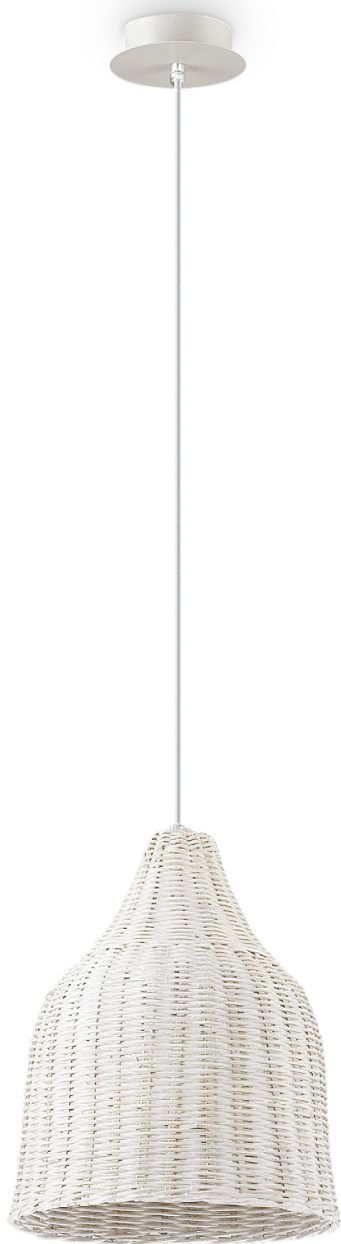

SUSPENSION LAMP

Matt white varnished metal ceiling cup.
Power cable coated with fabric. Wicker
basket diffuser natural or white
varnished.

Suggestion

Code	159256
Item name	HAUNT SP1 BIANCO
Insulation class	Class I
IP	20
Power	E27 max 1 x 60W
Bulb LED included	No
Net Weight	0,460 Kg
Volume	0,0376 m ³
Base / Hole	ø 8 cm