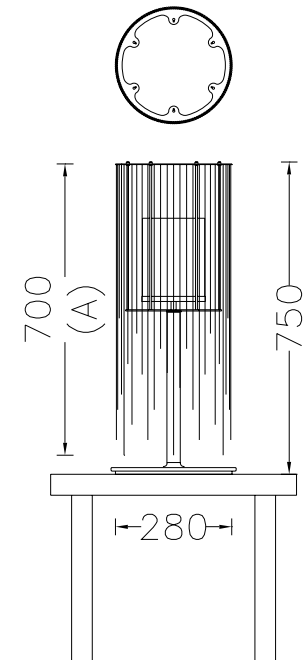

CIRCULAR WILLOW | CIRCULAR WILLOW 280 TABLE LAMP | CIR-WIL-280(MED)-TBL

DESCRIPTION

A 280mm Dia. simple classic `circular-willow` table lamp. Made from lasercut stainless steel frames, chrome plated or lacquered, solid brass components and ballchain in several optional finishes. Illuminated by a pyrex glass ball containing a G9-Halogen or LED lamp.

PRODUCT SIZE

SHADE SIZE: 280W X 500-700H MM / TOTAL HEIGHT: 750MM

PACKAGING DIMENSIONS

400MM(W) X 400MM(L) X 870MM(H)

LAMP TYPE & NO

1 X G9-HALOGEN 33-60 WATT LAMPS (33-60W) OR LED

CLASS II

IP RATING 20

QC RATING 21

VOLTAGE RANGE

111 - 240V

PRODUCT MARKS & RATINGS

WEIGHT 9KG

PACKED 14KG WEIGHT

TECHNICAL DRAWING

INTERACT