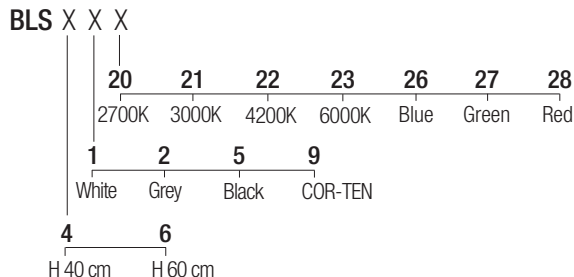

Code construction