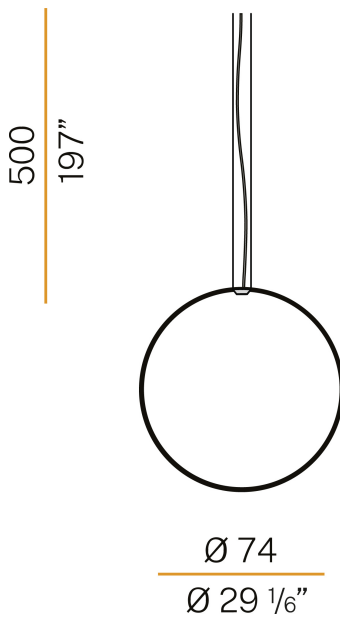

PANZERI

Zero Round Vertical

24V DC
M03430.075.0410

titanium

Data sheet

CODE	M03430.075.0410
SYSTEM POWER CONSUMPTION	36W
EFFICACY	84.97lm/W
LIGHT SOURCE	LED
LIGHT SOURCE LIFETIME	L70 (B50) 60.000h
COLOUR TEMPERATURE	3000K Ra>90
LIGHT DISTRIBUTION	diffused
POWER SUPPLY	24V DC
DRIVER	remote not included
NOMINAL LUMINOUS FLUX	4252lm
LUMEN OUTPUT	3059lm
EFFICIENCY	71.9%
WEIGHT	1,09 Kg
PROTECTION DEGREE	IP20
COLOUR TOLLERANCES	SDCM 3
PACKING DIMENSIONS	83,0 x 83,0 x 10,0 cm

Single or multiple vertical suspension lighting fixture for interiors, with direct and indirect light emission.
Bended extruded aluminium structure in white, black, bronze, mat brass or titanium polyacrylic paint.
Extruded polycarbonate diffuser with opaline finish.
Suspension kit with griplocks and 5m (196,9") long steel cables.
5m (196,9") long power cable in transparent PVC.
Provided without power canopy.

Technical drawing

PANZERI

Zero Round Vertical

Accessories / power supply

XM03330.511.0002 Canopy for power supply of 1 Zero Shapes model, with DALI/Push DIM driver.

20.6
8 1/8"

XM03330.522.0002 Canopy for power supply of 2 Zero Shapes models, with DALI/Push DIM drivers.

32.5
12 1/4"

XM03330.523.0002 Canopy for power supply of 3 Zero Shapes models, with DALI/Push DIM drivers.

32.5
12 1/4"

XM03330.524.0002 Canopy for power supply of 4 Zero Shapes models, with DALI/Push DIM drivers.