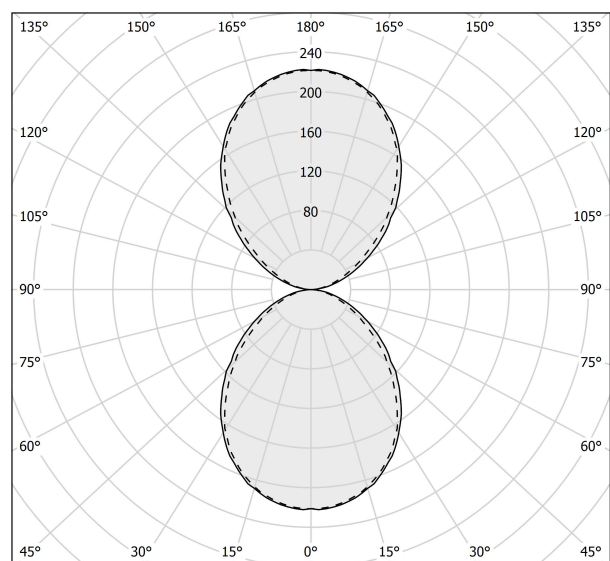

Flat frosted glass diffusers.

Technical drawing

Polar diagram

cd/klm
— C0 - C180 - - - C90 - C270