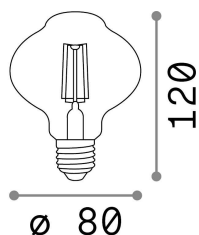

## Lampadine e accessori - Bolla

Ean	8021696201283
Item	E27 BOLLA 4W 1800K AMBRA
Installation	-
Guarantee	5 years
Gross weight	0.08 kg
Volume	0.000984 m <sup>3</sup>

## Source info

Power	4 W
Emission	Diffuse
Max consumption	max 4,00 W
CCT LED	1800 K
Duration LED (t. 25°C)	15000 h
CRI	-
Light beam	-
Useful light flux	360 lm
Ignition time	X