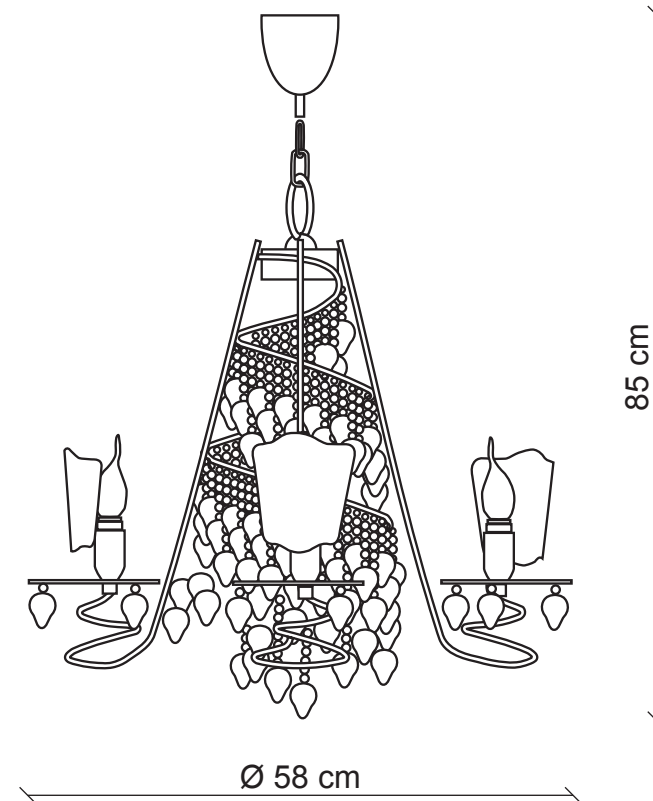

PATRIZIAGARGANTI

Firenze

BAGA Progress
LOVELY LIGHT

art. 3121

3 lights Chandelier

Finish: Silver leaf

Lampshades: Ivory leather half-shade

Accessories: Black and clear crystals

m³ 0,43
Kg 5,9