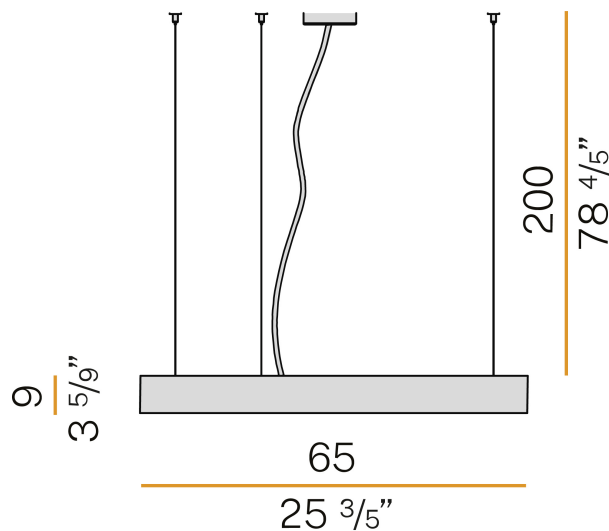

PANZERI

Planet Ring

220-240V AC dimmable (DALI/Push DIM)

L08301.070.0402

● white

Data sheet

CODE	L08301.070.0402
SYSTEM POWER CONSUMPTION	71W
EFFICACY	82.59lm/W
LIGHT SOURCE	LED
LIGHT SOURCE LIFETIME	L80 (B20) 80.000h
COLOUR TEMPERATURE	3000K Ra>90
LIGHT DISTRIBUTION	diffused
POWER SUPPLY	220-240V AC
FREQUENCY	50/60Hz
ELECTRICAL CONFIGURATION	dimmable (DALI/Push DIM)
DRIVER	integrated included
NOMINAL LUMINOUS FLUX	8857lm
LUMEN OUTPUT	5864lm
EFFICIENCY	66.2%
WEIGHT	9,83 Kg
PROTECTION DEGREE	IP40
COLOUR TOLLERANCES	SDCM 3
GLOW WIRE TEST PERFORMANCE	850°
PACKING DIMENSIONS	68,0 x 68,0 x 16,0 cm

Suspension lighting fixture for interiors, with direct light emission. Pickled sheet metal structure in white polyacrylic paint. Aluminium dissipation plate. Pickled sheet metal closing frame in polyacrylic paint. Diffuser in modelled polycarbonate with opaline finish. Suspension kit with griplocks and 2m (78,7") long steel cables. 2,5m (98,4") long power cable in transparent PVC. Power canopy with galvanized sheet metal ceiling bracket and pickled sheet metal covering in white polyacrylic paint.

Technical drawing

Polar diagram