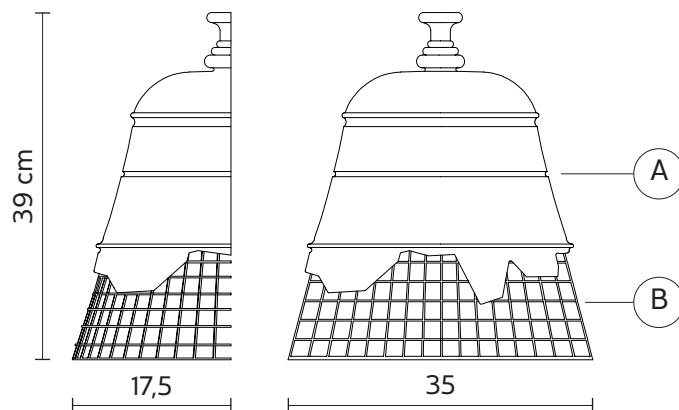

DOMENICA wall lamp

Dario De Meo and Luca De Bona design

ООО "Мастерская светотехники
8 800 100 39 72
8 495 727 14 91
9725087@masv.ru
http://masv.ru

year 2015

TECHNICAL SHEET - AP102 10 INT

STRUCTURE "A"

material	plaster	
colour	matt white	

STRUCTURE "B"

material	wire netting	
colour	gold	

ELECTRICAL CABLE

socket	E27
source	max 1x52w
energy class	from E to A++

PACKAGING

nr.of collis	1
net weight/kg	3,2
gross weight/kg	4,1
packaging/cm	43x44x29