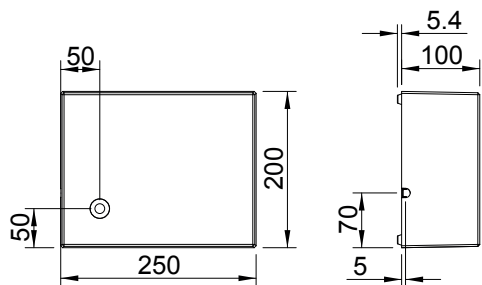

kreon

technics

Name

Reference

Voltage ↕

Sand cast nat blue steel base driver incl.	KR763484	230V
Marble base driver incl.	KR763281	230V
Sand cast nat blue steel base driver casambi incl.	KR763489	230V
Marble base driver incl. with casambi	KR763286	230V

1 dimensions

Open the base with 4 screws.

To install the fixture.
See installation manual KR8630002093.

2 installation

3 installation

4 installation

kreon nv

Industrieweg Noord 1152
3660 Opglabbeek
Belgium

Tel + 32 89 81 97 80
Fax + 32 89 81 97 90

www.kreon.com
mailbox@kreon.be

revision date: 23/12/15
KR8630002094

Sheet 1/1