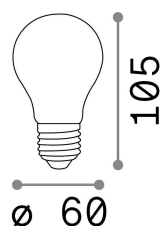

General info

Lampadine e accessori - Goccia

Ean	8021696253459
Item	E27 GOCCIA 08W 4000K CRI80 BIANCO
Installation	-
Guarantee	5 years
Gross weight	0.06 kg
Volume	0.000549 m ³

Technical info

Net weight	0.03 kg
Insulation class	-
Compliance	CE
Power output	220-240 V AC 50/60 Hz
Dimmer	NO, On-Off
Power supply	Not required

Source info

Power	8 W
Emission	Diffuse
Max consumption	max 8,00 W
CCT LED	4000 K
Duration LED (t. 25°C)	25000 h
CRI	> 80
Light beam	-
Useful light flux	1030 lm
Ignition time	X
Photobiological risk	EXEMPT