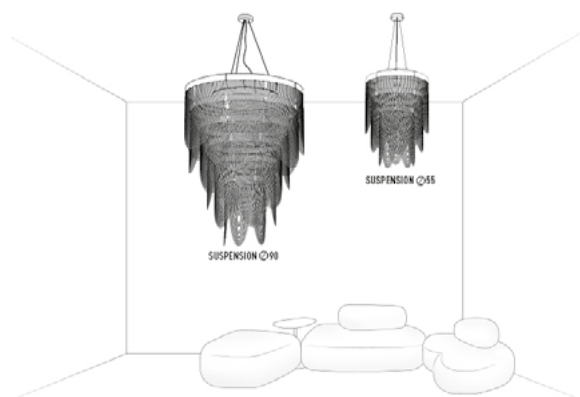

CEREMONY design by Bruno Rainaldi

Compendium page **226**

| PRODUCT | SIZE | COLOUR | CODE |
|---|--|---|---|
| <p>SUSPENSION LARGE</p> <p>Bulbs E27:</p> <ul style="list-style-type: none">  4 X 8W LED Filament  1 X 4 W GU10 Spot LED <p>Made of: Lentiflex® / Cristalflex® Fumè Opalflex Porcelaine®</p> <p>Weight: net Kg 15,00 - gross Kg 19,50 Package: 100 x 100 x h30cm</p> <p>CE IP 20 ▽</p> |  <p><i>h1</i>: maximum cable length</p> | <ul style="list-style-type: none"> <input type="checkbox"/> PRISMA <input checked="" type="checkbox"/> FUMÉ <input type="checkbox"/> WHITE | <p>CER79SOS0006LE000</p> <p>CER79SOS0006F_000</p> <p>CER79SOS0006W_000</p> |
| <p>SUSPENSION SMALL</p> <p>Bulbs E27:</p> <ul style="list-style-type: none">  3 X 8W LED Filament  1 X 4 W GU10 Spot LED <p>Made of: Lentiflex® / Cristalflex® Fumè Opalflex Porcelaine®</p> <p>Weight: net Kg 5,80 - gross Kg 8,30 Package: 58 x 58 x h26cm</p> <p>CE IP 20 ▽</p> |  <p><i>h1</i>: maximum cable length</p> | <ul style="list-style-type: none"> <input type="checkbox"/> PRISMA <input checked="" type="checkbox"/> FUMÉ <input type="checkbox"/> WHITE | <p>CER79SOS0002LE000</p> <p>CER79SOS0002F_000</p> <p>CER79SOS0002W_000</p> |

CEREMONY ENTIRE COLLECTION

ENERGY CLASS

This luminaire is compatible with bulbs of the energy classes:

SLAMP: CEREMONY 874/2012