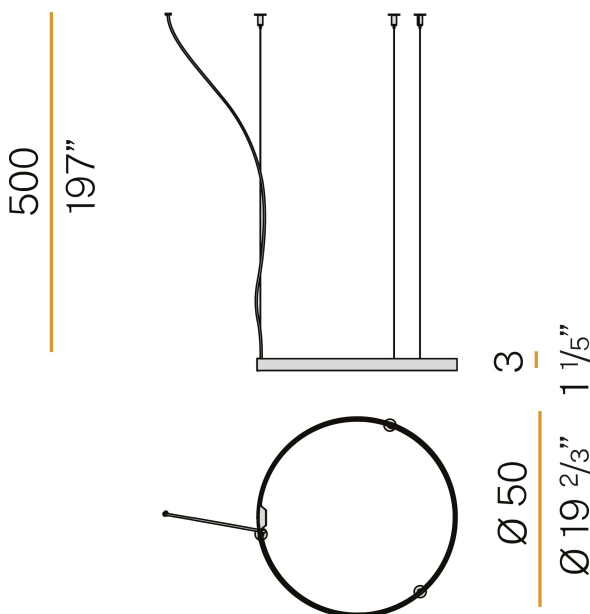

PANZERI

Zero Round

24V DC
M03317.050.0410

Data sheet

CODE	M03317.050.0410
SYSTEM POWER CONSUMPTION	25W
EFFICACY	81.56lm/W
LIGHT SOURCE	LED
LIGHT SOURCE LIFETIME	L70 (B50) 60.000h
COLOUR TEMPERATURE	3000K Ra>90
LIGHT DISTRIBUTION	diffused
POWER SUPPLY	24V DC
DRIVER	remote not included
NOMINAL LUMINOUS FLUX	2835lm
LUMEN OUTPUT	2039lm
EFFICIENCY	71.9%
WEIGHT	0.83 Kg
PROTECTION DEGREE	IP20
COLOUR TOLLERANCES	SDCM 3
PACKING DIMENSIONS	58,0 x 58,0 x 10,0 cm

Extruded polycarbonate diffuser with opaline finish.

Suspension kit with griplocks and 5m (196,9") long steel cables.

5m (196,9") long power cable in transparent PVC.

Provided without power canopy.

Technical drawing

3.8
1 1/2"

39.5
15 9/16"