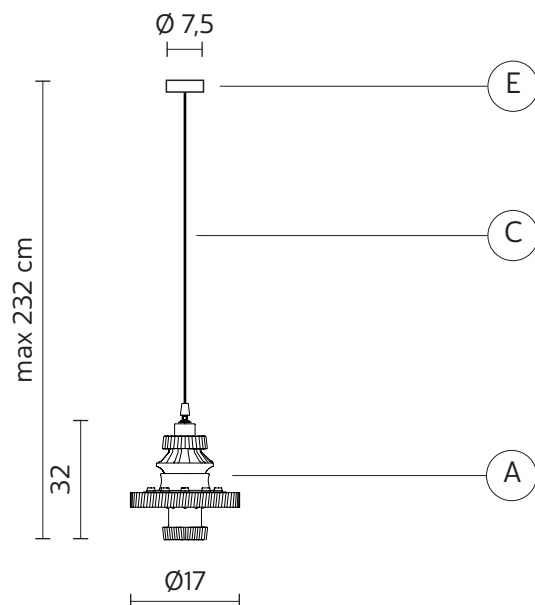

CEILING CUP "E"

material	metal
colour	matt black

ELECTRICAL CABLE "C"

material	PVC	
colour	transparent	

ELECTRICAL SYSTEM

socket	E27
source	max 1x105w
energy class	from E to A++

PACKAGING

nr. of collis	1
net weight/kg	1,25
gross weight/kg	2,2
packaging/cm	32x24x32

EMISSION OF LIGHT

one-directional

CERTIFICATION

IEC	60598-1:2008
EN	60598-1:2008 + A11:2009

IP rate	IP20
bulb	optional

item number **700L**
decorative bulb
E27 - 25w - ≤ 60 lumen
class E

these items are special, decorative bulbs not for illumination purposes