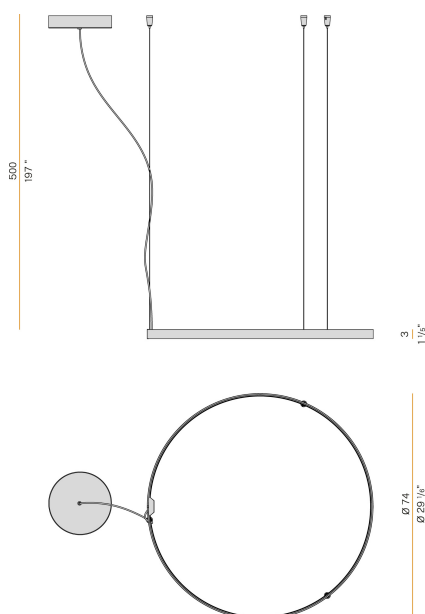

Technical drawing