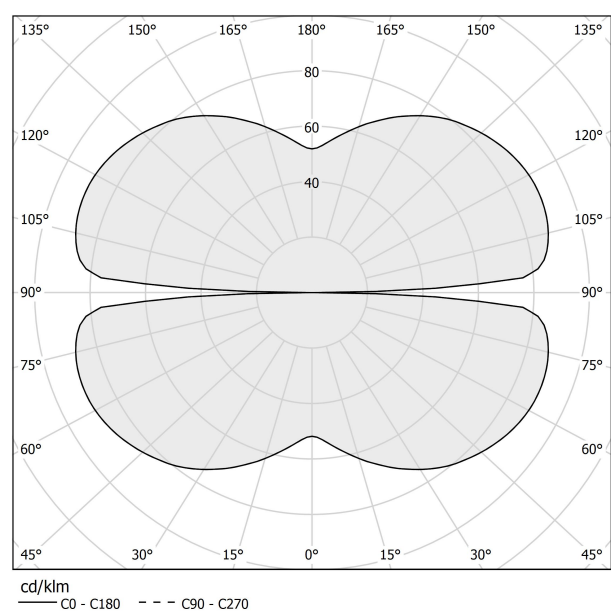

Polar diagram