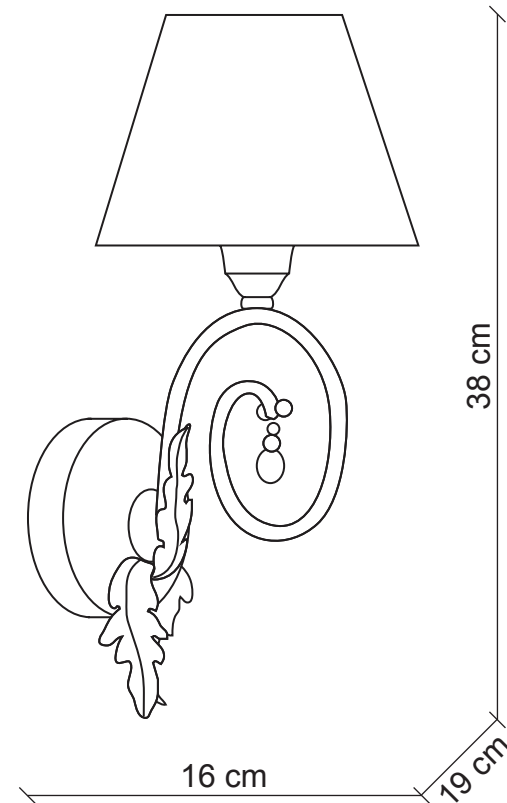

PATRIZIAGARGANTI

Firenze

BAGA XXI Century
LOVELY LIGHT

art. 1121

1 light Wall lamp

Finish: Antiqued ivory

Lampshades: White simil-leather mesh

Accessories: Clear crystals

m³ 0,08
Kg 1