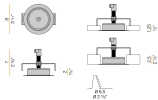

PANZERI

Emma

Accessories / power supply and fixing

XM9201-01

Recessed canopy for electric cable suspensions. Suitable for 24V fixtures: remote driver 24V needed.