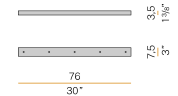

### Accessories / power supply and fixing

XM8901-03

Canopy for power supply with 3 outputs.

XM8901-05

Canopy for power supply with 5 outputs.

XM8901-06

Canopy for power supply with 6 outputs.

XM8901-09