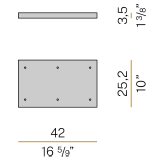

### Accessories / power supply and fixing

XM8901-03

Canopy for power supply with 3 outputs.

XM8901-05

Canopy for power supply with 5 outputs.

XM8901-06

Canopy for power supply with 6 outputs.

XM8901-09