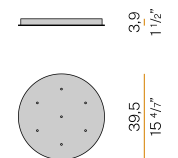

Canopy for power supply with 9 outputs.

XM8901-15

Canopy for power supply with 15 outputs.

XM9001-03

Canopy for power supply with 3 outputs.

XM9001-07

Canopy for power supply with 7 outputs.

XM9001-12