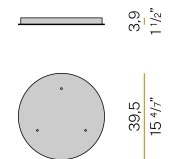

Canopy for power supply with 9 outputs.

XM8901-15

Canopy for power supply with 15 outputs.

XM9001-03

Canopy for power supply with 3 outputs.

XM9001-07

Canopy for power supply with 7 outputs.

XM9001-12