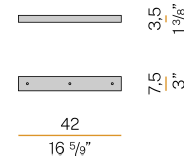

PANZERI

Emma

Accessories / power supply and fixing

XM8901-03

Canopy for power supply with 3 outputs.