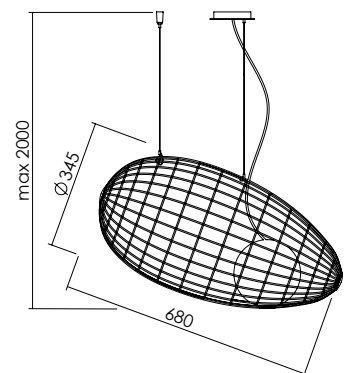

LIGHT SOURCE | FONTE LUMINOSA

DIMENSIONS | DIMENSIONI

7007A1 • E14 max 9W LED
7007A2 • E27 max 12W LED

IP20   

7007A1

7007A2

FINISHES | FINITURE

CODE | CODICE