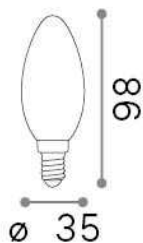

General info

Lampadine e accessori - Oliva

Ean	8021696326610
Item	E14 OLIVA 4W 3000K CRI80 SATIN
Installation	-
Guarantee	5 years
Gross weight	0.02 kg
Volume	0.000129 m ³

Technical info

Net weight	0.02 kg
Insulation class	-
Compliance	CE
Power output	220-240 V AC 50 Hz
Dimmer	NO, On-Off
Power supply	Not required

Source info

Power	4 W
Emission	Diffuse
Max consumption	max 4,00 W
CCT LED	3000 K
Duration LED (t. 25°C)	15000 h
CRI	> 80
Light beam	-
Useful light flux	430 lm