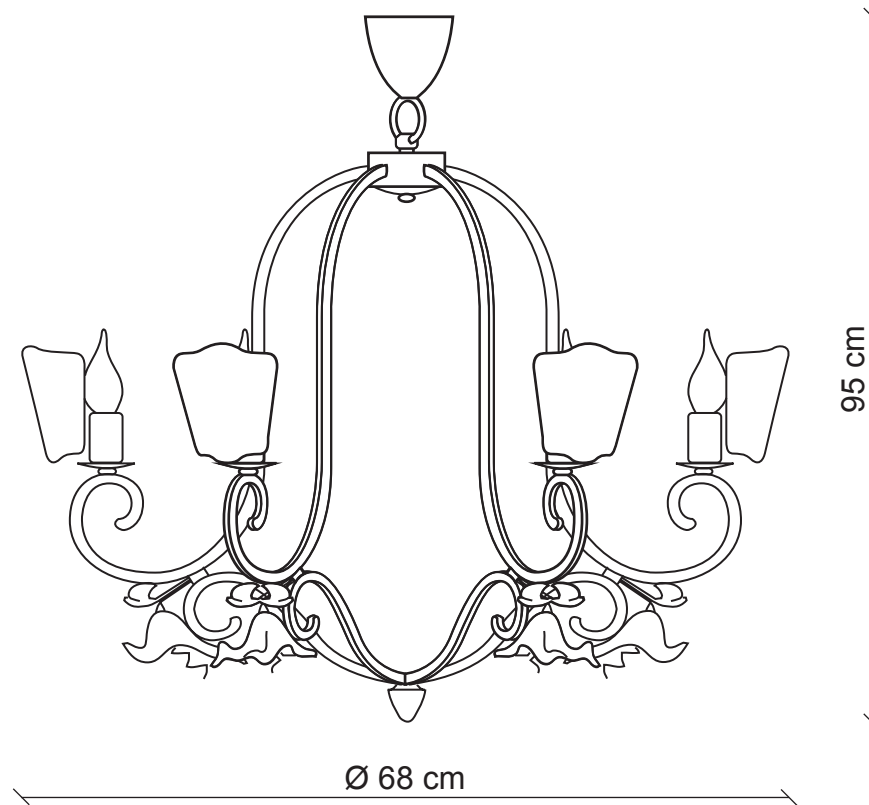

PATRIZIAGARGANTI

Firenze

BAGA 25th Anniversary
LOVELY LIGHT

art. 842

6 lights Chandelier

Finish: Silver leaf, gold leaf details

Lampshades: Vienna straw, ivory silk inside

Accessories: Clear crystals

Ø 10
H. 12

6x
60W E14
not supplied

m³ 0,43
Kg 5,7