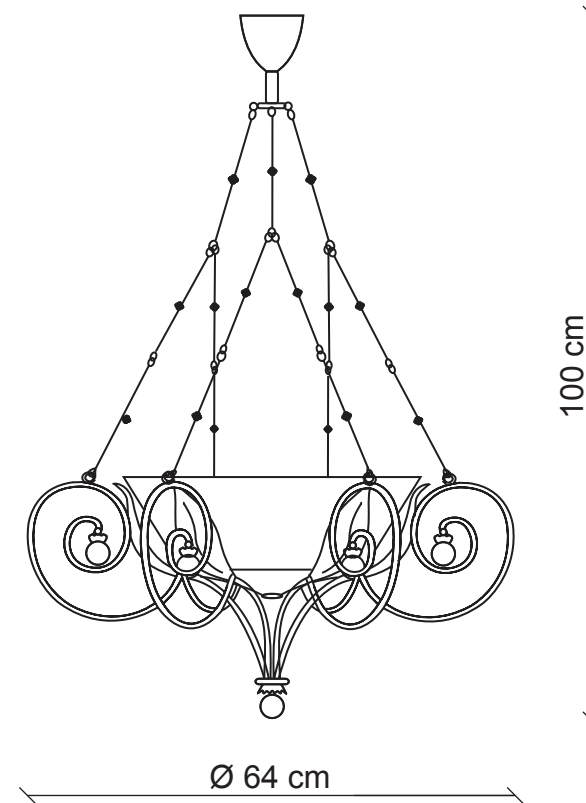

PATRIZIAGARGANTI

Firenze

BAGA XXI Century
LOVELY LIGHT

art. 1067

1 light Chandelier

Finish: Black and rust with protected nickel details

Lampshades: Pleated fabric, green taffeta inside

Accessories: Clear and ruby red crystals

 Ø 40x26
H. 15

 1x
100W E27
not supplied

m³ 0,22
Kg 4