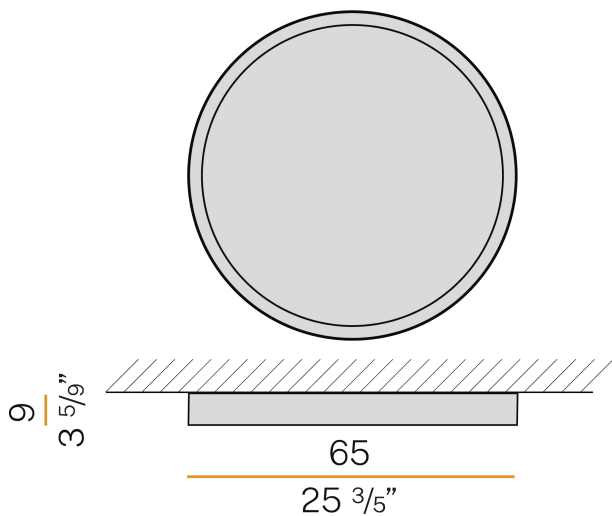

PANZERI

Planet Ring

220-240V AC emergency
P08301.070.0407

● white

Data sheet

CODE	P08301.070.0407
SYSTEM POWER CONSUMPTION	71W
EFFICACY	82.59lm/W
LIGHT SOURCE	LED
LIGHT SOURCE LIFETIME	L80 (B20) 80.000h
COLOUR TEMPERATURE	3000K Ra>90
LIGHT DISTRIBUTION	diffused
POWER SUPPLY	220-240V AC
FREQUENCY	50/60Hz
ELECTRICAL CONFIGURATION	emergency
DRIVER	integrated included
NOMINAL LUMINOUS FLUX	8857lm
LUMEN OUTPUT	5864lm
EFFICIENCY	66.2%
DURATION IN EMERGENCY MODE	1h
WEIGHT	8,60 Kg
PROTECTION DEGREE	IP40
COLOUR TOLLERANCES	SDCM 3
GLOW WIRE TEST PERFORMANCE	850°
PACKING DIMENSIONS	68,0 x 68,0 x 16,0 cm

Ceiling lighting fixture for interiors, with direct light emission.
Pickled sheet metal structure in white polyacrylic paint.
Aluminium dissipation plate.
Pickled sheet metal closing frame in polyacrylic paint.
Modelled polycarbonate diffuser with opaline finish.

Technical drawing

Application

Polar diagram