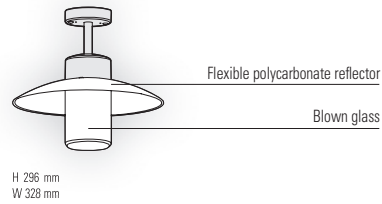

Aubanne

IP44
Class 1

Aluminium
Frosted or clear glass diffuser
Opal polycarbonate reflector

SOURCE

E27 - 23W max Ø66mm - H150mm max

E27 (2450 lm)
Real light output / frosted - 1633 lm