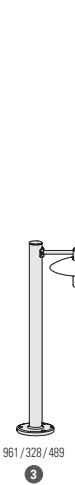

MODELS

height / width / depth