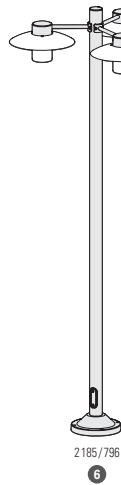

MODELS

height / width / depth