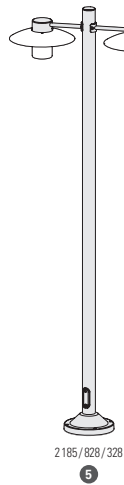

MODELS

height / width / depth