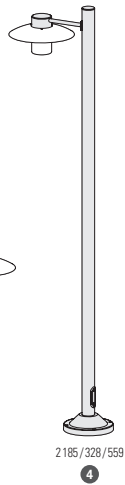

MODELS

height / width / depth