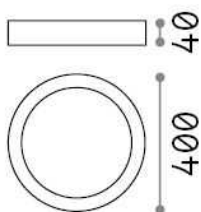

## Indoor - Ceiling lamps

<b>Ean</b>	8021696321684
<b>Item</b>	UNIVERSAL PL D40 ROUND 4000K
<b>Installation</b>	Ceiling lamps
<b>Guarantee</b>	5 years
<b>Gross weight</b>	1.56 kg
<b>Volume</b>	0.006806 m <sup>3</sup>

## Technical info

<b>Net weight</b>	1.39 kg
<b>Insulation class</b>	II
<b>Protection index</b>	IP20
<b>Compliance</b>	CE
<b>Operating temperature</b>	0° ~ +40 °C
<b>Dimmer</b>	NO, On-Off
<b>Power output</b>	100-240 V AC 50/60 Hz
<b>Power supply</b>	In-built, included Replaceable (by qualified operators only), electronic

## Source info

<b>Integrated source</b>	Integrated LED module
<b>Replaceable source</b>	No
<b>Power</b>	36 W
<b>Emission</b>	Direct
<b>Max consumption</b>	max 36,00 W
<b>Features LED</b>	LED SMD
<b>CCT LED</b>	4000 K
<b>Duration LED (t. 25°C)</b>	25000 h
<b>CRI</b>	> 90
<b>Light beam</b>	118°
<b>Light beam flux</b>	4300 lm
<b>Useful light flux</b>	3750 lm