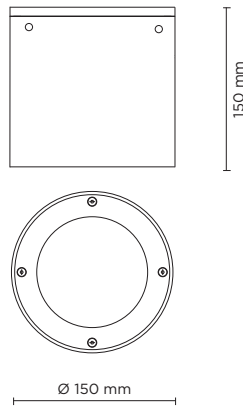

707002

TECH MEDIUM STEEL ROUND 03

Round downlight for outdoor surface installation on the ceiling, luminaire body completely realized in mirrored stainless steel AISI 316L, tempered safety glass, moulded silicone gasket and stainless steel screws. Built-in LED driver 220-240V 50-60Hz, with 1 x COB CREE LED. IP65 rating.

light source	light beam options	lumen output (lm)	lumin. efficacy (lm/w)
3000°K warm-white			
cob led	 30°	960	80.00

Finish color options:

 Mirrored Stainless Steel

Technical features

Technical data

Wattage	12 WATT
IP Rating	IP65
IK Rating	IK08
Material	Mirrored stainless steel AISI 316L
Light source	NR. 1 x 12W CREE COB LED
Screws	Stainless steel
Transformer	Electronic power supply 220/240V 50/60Hz built-in
Gasket	Silicone rubber
Power cable	0.3 mt. neoprene power cable included
Glass	Tempered
Gross weight	3,00 Kg