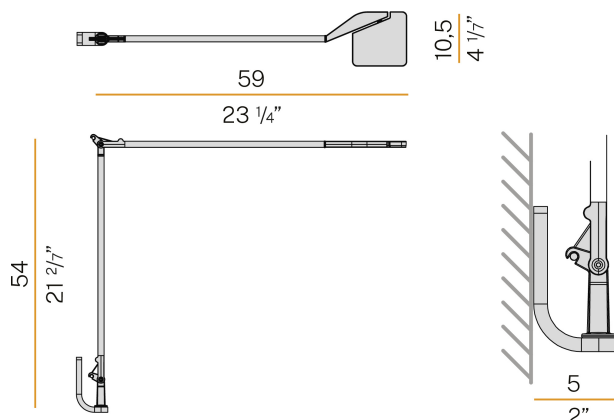

PANZERI

Jackie lot

220-240V AC dimmable (IoT/Step DIM)

CA07701.000.0413

● white

Data sheet

CODE	CA07701.000.0413
SYSTEM POWER CONSUMPTION	10W
EFFICACY	70.6lm/W
LIGHT SOURCE	LED
LIGHT SOURCE LIFETIME	L90 (B10) 50.000h
COLOUR TEMPERATURE	3000K Ra>90
LIGHT DISTRIBUTION	adjustable
BEAM ANGLE	90°
POWER SUPPLY	220-240V AC
FREQUENCY	50/60Hz
ELECTRICAL CONFIGURATION	dimmable (IoT/Step DIM)
DRIVER	integrated included
NOMINAL LUMINOUS FLUX	884lm
LUMEN OUTPUT	706lm
EFFICIENCY	79.9%
WEIGHT	0,84 Kg
PROTECTION DEGREE	IP40
COLOUR TOLLERANCES	SDCM 3
PACKING DIMENSIONS	6,0 x 119,0 x 25,0 cm

Wall lighting fixture for interiors, with swivelling light beam.
 Pickled sheet metal wall bracket in polyacrylic paint.
 Extruded aluminium frame in white, black, red or titanium polyacrylic paint.
 Die-cast aluminium joints in polyacrylic paint.
 Steel wire rope slings.
 Die-cast aluminium head rotating on two axes in polyacrylic paint.
 Modelled acrylic diffuser with mat finish and double serigraphy.
 Push-button to adjust luminosity according to 5 levels of visual comfort.
 Module for luminous flux automatic regulation, complete with sensor for measuring environmental conditions and with Bluetooth antenna for managing the device or for connecting it to a Building Automation system.
 Equipped with a 1,6m (63") long power cable with jack connector and adapter plug.

Technical drawing

Polar diagram