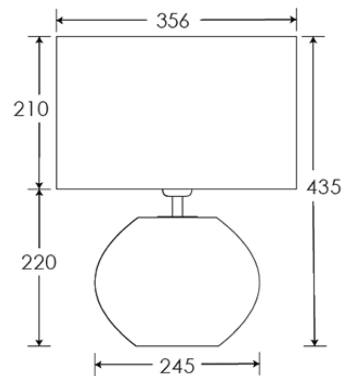

Dimensions in mm and approximate

H&CO

Decorative lighting  
for beautiful spaces

[www.heathfield.co.uk](http://www.heathfield.co.uk) | + 44 (0) 1732 350450 | [sales@heathfield.co.uk](mailto:sales@heathfield.co.uk)