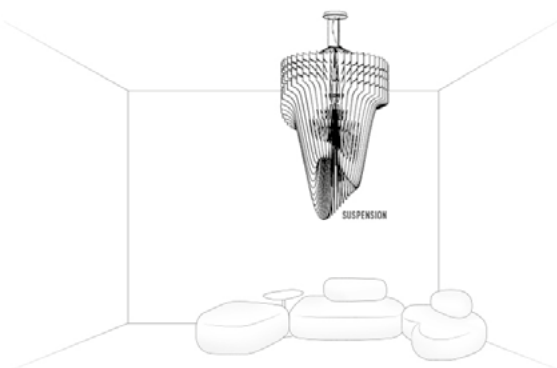

ARIA design by Zaha Hadid

Compendium page 18

PRODUCT	SIZE	COLOUR	CODE
<p>SUSPENSION</p> <p>Bulbs E27:</p> <ul style="list-style-type: none">  6 X 8W LED Filament  + 1 X 16W Spot LED <p>Made of: Cristalflex® / Lentiflex®</p> <p>Weight: net Kg 23,5 - gross Kg 32,2</p> <p>Package: A 5,2kg 56 x 56 x h44cm B 27kg 45 x 140 x h15cm</p> <p>CE IP 20  </p>	 <p><i>h1</i>: maximum cable length</p>	<p> BLACK SHADE</p>	<p>ARI84SOS0004T_000</p>

ARIA ENTIRE COLLECTION

ENERGY CLASS

This luminaire is compatible with bulbs of the energy classes:

SLAMP: ARIA 874/2012