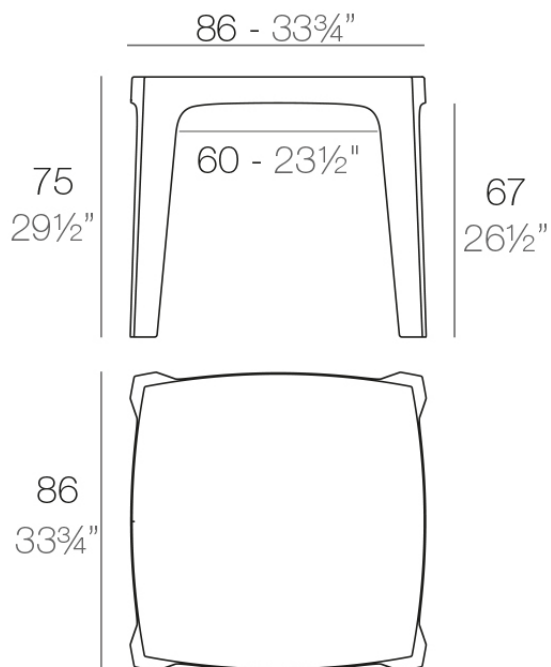

## Description

Made of injected polypropylene with mineral additives. Stackable. Available in several colors. Item suitable for indoor and outdoor use.

Weight: 11 Kg

SOLID Mesa  
SOLID Dining Table