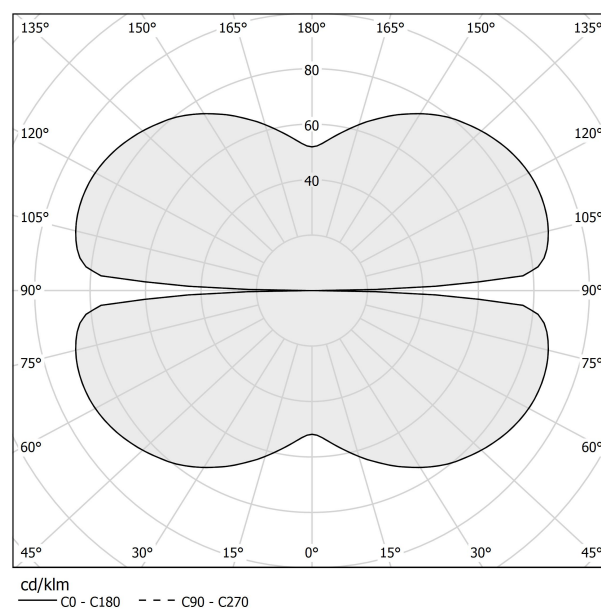

### Data sheet

CODE	M03201.075.0510
SYSTEM POWER CONSUMPTION	36W
EFFICACY	84.97lm/W
LIGHT SOURCE	LED
LIGHT SOURCE LIFETIME	L70 (B50) 60.000h
COLOUR TEMPERATURE	2700K Ra>90
LIGHT DISTRIBUTION	diffused
POWER SUPPLY	24V DC
DRIVER	remote not included
NOMINAL LUMINOUS FLUX	4252lm
LUMEN OUTPUT	3059lm
EFFICIENCY	71.9%
WEIGHT	1,21 Kg
PROTECTION DEGREE	IP20
COLOUR TOLLERANCES	SDCM 3
PACKING DIMENSIONS	83,0 x 83,0 x 10,0 cm

### Technical drawing

### Polar diagram