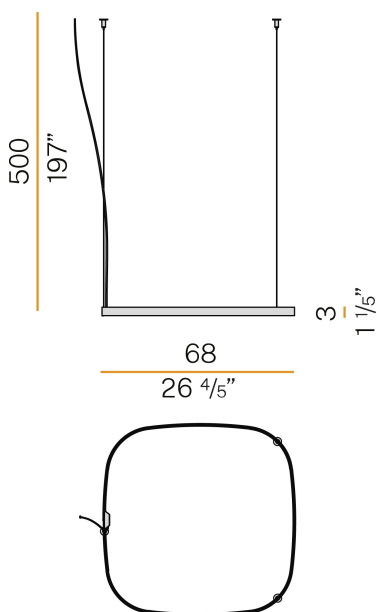

### Data sheet

CODE	M03201.075.0510
SYSTEM POWER CONSUMPTION	36W
EFFICACY	84.97lm/W
LIGHT SOURCE	LED
LIGHT SOURCE LIFETIME	L70 (B50) 60.000h
COLOUR TEMPERATURE	2700K Ra>90
LIGHT DISTRIBUTION	diffused
POWER SUPPLY	24V DC
DRIVER	remote not included
NOMINAL LUMINOUS FLUX	4252lm
LUMEN OUTPUT	3059lm
EFFICIENCY	71.9%
WEIGHT	1,21 Kg
PROTECTION DEGREE	IP20
COLOUR TOLLERANCES	SDCM 3
PACKING DIMENSIONS	83,0 x 83,0 x 10,0 cm

### Technical drawing