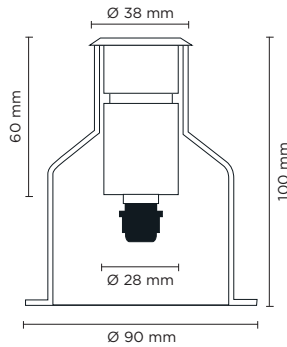

201060

HYDROFLOOR PICO SOFT

Round ground-recessed luminaire for outdoor installation, stainless steel AISI316 body and frame, tempered frosted safety glass diffuser, moulded silicone gasket. With 6 x SMD LED. 24V DC remote driver needed. IP67 rating.

light source	light beam options	lumen output (lm)	lumin. efficacy (lm/w)
3000°K warm-white			
SMD led	 75°	64	80.00

Finish color options:

Stainless Steel (on request)

remote driver selection

brand	manufacturer code	type	watt	IP rate	numbers of fixtures
Meanwell	LPV-20-24	constant voltage 24V DC	20W	IP67	min 1 - max 4
Meanwell	LPV-35-24	constant voltage 24V DC	35W	IP67	min 1 - max 6
Meanwell	LPV-60-24	constant voltage 24V DC	60W	IP67	min 1 - max 12

Technical features

Technical data

Wattage	0,8 WATT
IP Rating	IP67
IK Rating	IK09
Material	Stainless steel AISI 316
Light source	NR. 6 x SMD LED
Screws	Stainless steel
Remote driver	24V DC
Static weight resistance	Max 1000 Kg
Gasket	Silicone rubber
Glass	Tempered, Frosted
Power cable	1 mt. neoprene power cable included
Gross weight	0,30 Kg
Included	Polypropilene recessing box included