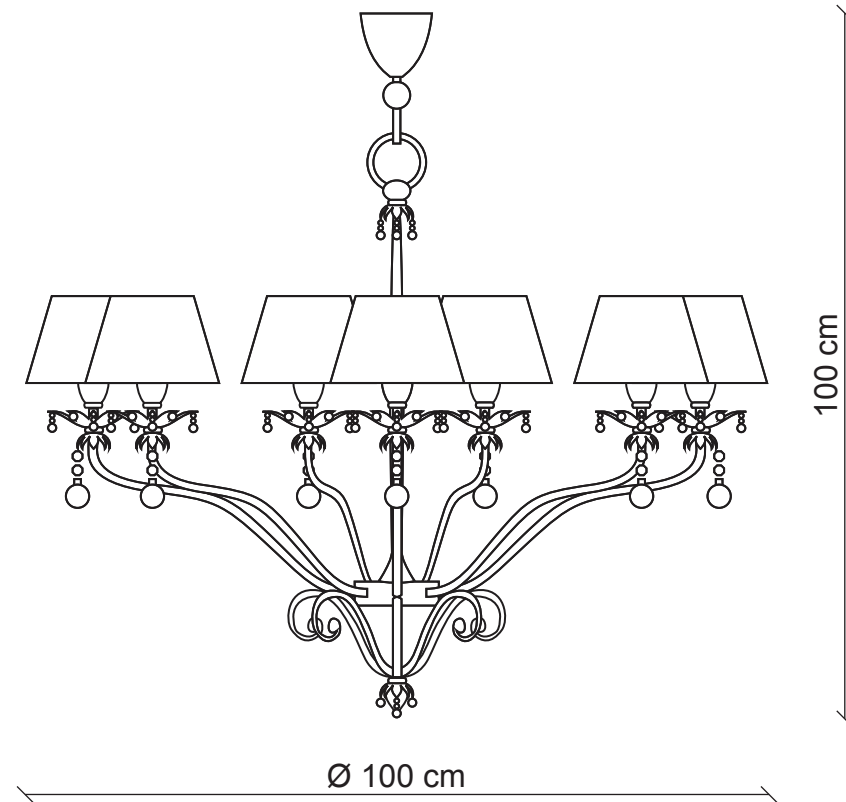

PATRIZIAGARGANTI

Firenze

BAGA XXI Century
LOVELY LIGHT

art. 890

9 lights Chandelier

Finish: Rust mēlange with natural brass details

Lampshades: Coconut fibre

Accessories: Clear and ruby red crystals

m³ 1,09
Kg 6,8