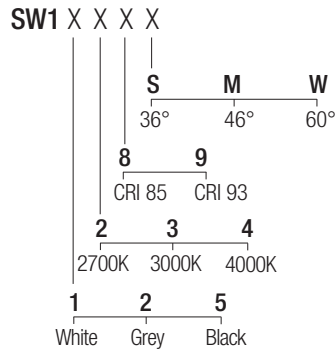

Supply current
230VAC

Power
10W

Dimensions

Photometric diagrams

CCT/CRI/Flux

	CRI85	CRI93
2700K	890lm	840lm
3000K	1000lm	930lm
4000K	1040lm	960lm

Code construction

Optionals