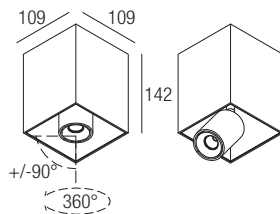

Supply current
230VAC

Power
10W

Dimensions

Photometric diagrams

CCT/CRI/Flux

	CRI85	CRI93
2700K	890lm	840lm
3000K	1000lm	930lm
4000K	1040lm	960lm

Code construction

Optionals