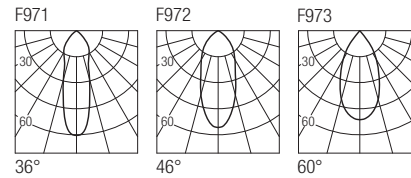

Supply current
230VAC

Power
10W

Dimensions

Photometric diagrams

CCT/CRI/Flux

	CRI85	CRI93
2700K	890lm	840lm
3000K	1000lm	930lm
4000K	1040lm	960lm

Code construction

Optionals