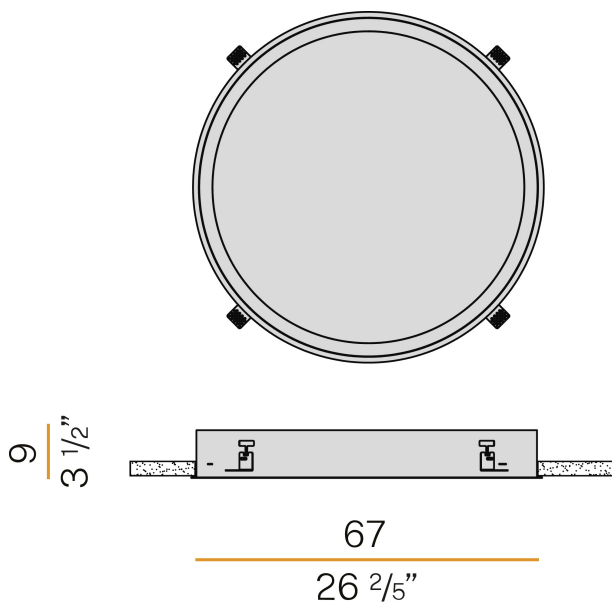

PANZERI

Planet Ring

220-240V AC ON-OFF

X08301.070.0401

● white

Data sheet

CODE	X08301.070.0401
SYSTEM POWER CONSUMPTION	71W
EFFICACY	82.59lm/W
LIGHT SOURCE	LED
LIGHT SOURCE LIFETIME	L80 (B20) 80.000h
COLOUR TEMPERATURE	3000K Ra>90
LIGHT DISTRIBUTION	diffused
POWER SUPPLY	220-240V AC
FREQUENCY	50/60Hz
ELECTRICAL CONFIGURATION	ON-OFF
DRIVER	integrated included
NOMINAL LUMINOUS FLUX	8857lm
LUMEN OUTPUT	5864lm
EFFICIENCY	66.2%
WEIGHT	8,83 Kg
PROTECTION DEGREE	IP40 IP20
COLOUR TOLLERANCES	SDCM 3
GLOW WIRE TEST PERFORMANCE	850°
PACKING DIMENSIONS	68,0 x 68,0 x 18,0 cm

Lighting fixture for ceiling built-in installation for interiors, with direct light emission. Built-in structure for permanent false ceilings, in pickled sheet metal in white polyacrylic paint. Aluminium dissipation plate. Pickled sheet metal closing frame in polyacrylic paint. Modelled polycarbonate diffuser with opaline finish. Galvanized sheet metal brackets for false ceiling fixing. Built-in hole dimension: Ø 655mm (Ø 25,8")

Technical drawing