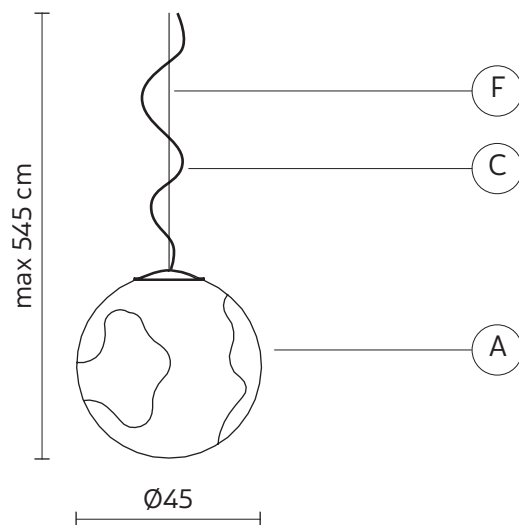

ULULÌ suspension

Matteo Ugolini design

ООО "Мастерская светотехники"
8 800 100 39 72
8 495 727 14 91
9725087@masv.ru
http://masv.ru

year 2013

TECHNICAL SHEET - SE648PG-EXT

STRUCTURE "A"

material	fiberglass/ lace	
colour	grey	

ELECTRICAL CABLE "C"

material	neoprene	
colour	green	

SUSPENSION CABLE "F"

material	steel	

ELECTRICAL SYSTEM

socket	E27
source	max 1x70w
energy class	from E to A++

PACKAGING

nr. of collis	1
net weight/kg	3,1
gross weight/kg	5,3
packaging/cm	50x50x70

EMISSION OF LIGHT

unidirectional