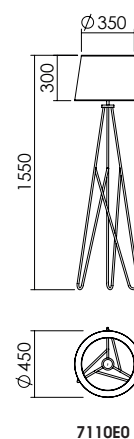

ANGOLO Floor Lamp

Floor lamp with steel body and fabric shade.

Lampada da terra con corpo in acciaio e paralume in tessuto.

LIGHT SOURCE | FONTE LUMINOSA

E27 max 15W LED

IP20 CE ENEC

DIMENSIONS | DIMENSIONI

FINISHES | FINITURE

Body | Corpo

Shade | Paralume

MAIN CODE CODICE BASE	SHAPE FORMA	VARIABLE VARIANTE	SHADE PARALUME	COLOR COLORE
7110	E0	.000	.0A .1A	BO XX

CODE | CODICE

CODE EXAMPLE:
Angolo floor lamp with
satin champagne finish and
black shade
7110E0.000.1ABO