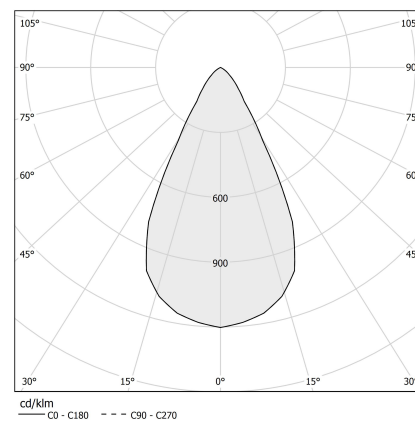

### Data sheet

CODE	XR25401.040.1815
SYSTEM POWER CONSUMPTION	4,5W
EFFICACY	99,75lm/W
LIGHT SOURCE	LED
LIGHT SOURCE LIFETIME	L80 (B10) 50.000h
COLOUR TEMPERATURE	2700K Ra>90
LIGHT DISTRIBUTION	wide flood
BEAM ANGLE	60°
POWER SUPPLY	500mA DC
DRIVER	remote not included
NOMINAL LUMINOUS FLUX	470lm
LUMEN OUTPUT	399lm
EFFICIENCY	84,9%
WEIGHT	0,07 Kg
PROTECTION DEGREE	IP43 IP20
SHOCK RESISTANCE RATING	IK07
GLOW WIRE TEST PERFORMANCE	850°
PACKING DIMENSIONS	7,5 x 7,5 x 8,0 cm

Anti-glare snoot in black thermoplastic material.

Stainless steel spring clips for false ceiling fixing.

Equipped with 0,3m (11,8") long power cable.

Built-in hole dimension: Ø 36mm (Ø 1,4")

### Technical drawing

### Polar diagram