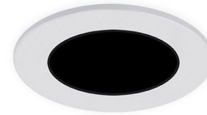

## Nick

500mA DC  
XR25401.040.1815

● white

### Data sheet

CODE	XR25401.040.1815
SYSTEM POWER CONSUMPTION	4,5W
EFFICACY	99,75lm/W
LIGHT SOURCE	LED
LIGHT SOURCE LIFETIME	L80 (B10) 50.000h
COLOUR TEMPERATURE	2700K Ra>90
LIGHT DISTRIBUTION	wide flood
BEAM ANGLE	60°
POWER SUPPLY	500mA DC
DRIVER	remote not included
NOMINAL LUMINOUS FLUX	470lm
LUMEN OUTPUT	399lm
EFFICIENCY	84,9%
WEIGHT	0,07 Kg
PROTECTION DEGREE	IP43 IP20
SHOCK RESISTANCE RATING	IK07
GLOW WIRE TEST PERFORMANCE	850°
PACKING DIMENSIONS	7,5 x 7,5 x 8,0 cm

Lighting fixture for ceiling built-in installation for interiors, with direct light emission. Built-in structure for permanent false ceilings, in die-cast aluminium in white powder paint.

Textured glass screen.

Anti-glare snoot in black thermoplastic material.

Stainless steel spring clips for false ceiling fixing.

Equipped with 0,3m (11,8") long power cable.

Built-in hole dimension: Ø 36mm (Ø 1,4")