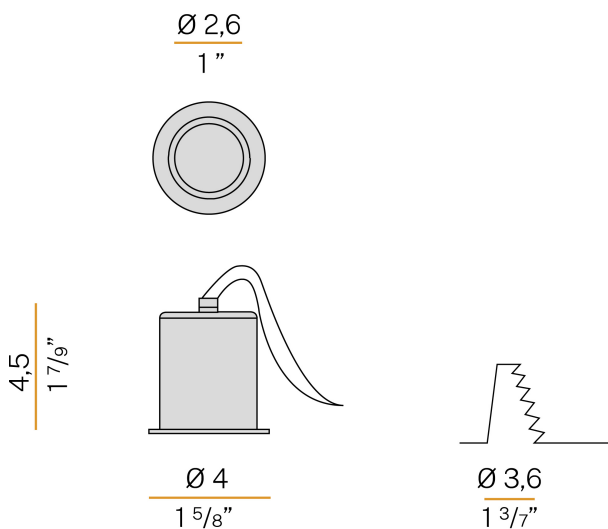

### Data sheet

CODE	XR25401.040.1815
SYSTEM POWER CONSUMPTION	4,5W
EFFICACY	99,75lm/W
LIGHT SOURCE	LED
LIGHT SOURCE LIFETIME	L80 (B10) 50.000h
COLOUR TEMPERATURE	2700K Ra>90
LIGHT DISTRIBUTION	wide flood
BEAM ANGLE	60°
POWER SUPPLY	500mA DC
DRIVER	remote not included
NOMINAL LUMINOUS FLUX	470lm
LUMEN OUTPUT	399lm
EFFICIENCY	84,9%
WEIGHT	0,07 Kg
PROTECTION DEGREE	IP43 IP20
SHOCK RESISTANCE RATING	IK07
GLOW WIRE TEST PERFORMANCE	850°
PACKING DIMENSIONS	7,5 x 7,5 x 8,0 cm

Anti-glare snoot in black thermoplastic material.

Stainless steel spring clips for false ceiling fixing.

Equipped with 0,3m (11,8") long power cable.

Built-in hole dimension: Ø 36mm (Ø 1,4")

### Technical drawing