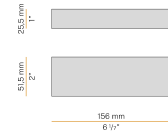

PANZERI

Nick

Accessories / power supply

XM6-20 D/P MULTI

LED driver, 9,2÷28W 200÷900mA, 1-10V/DALI/Push DIM dimmable.