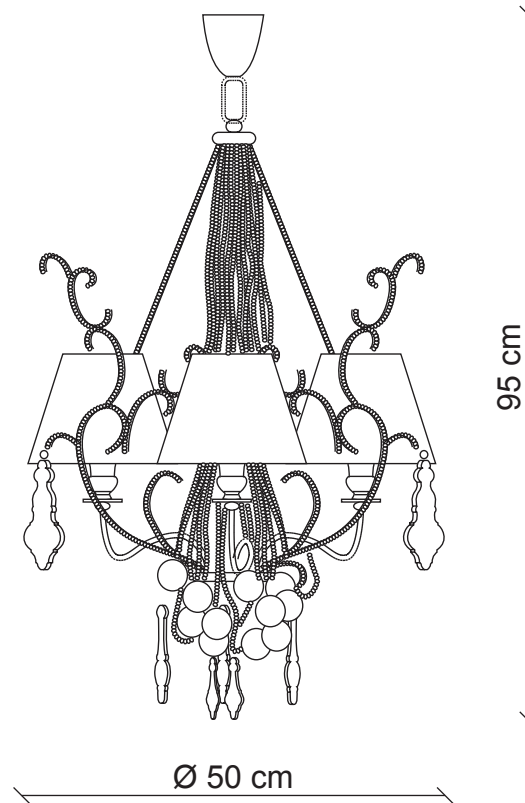

PATRIZIAGARGANTI

Firenze

BAGA Contemporary
LOVELY LIGHT

art. 2264

3 lights Chandelier

Finish: Leaden

Lampshades: PVC

Accessories: Black methacrilate and clear crystals

m³ 0,22
Kg 4,7