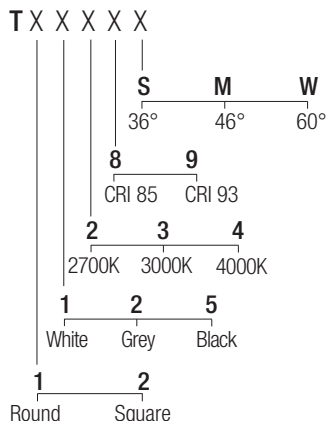

Code construction

Optionals

SC1001
Milky screen

Note: the screen must be ordered together with the lighting fixture