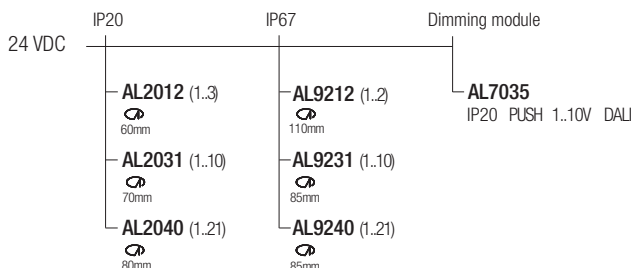

IP40 made in Italy

Supply current

24VDC

Power

7W

Parallel wiring

Dimensions

Photometric diagrams

CCT/CRI/Flux

	CRI85	CRI93
2700K	630lm	590lm
3000K	700lm	650lm
4000K	730lm	670lm

Code construction

Optionals

SC1001
Milky screen 

Note: the screen must be ordered together with the lighting fixture

Drivers

Note: dimming module AL7035 to be used in combination with a 24VDC power supply