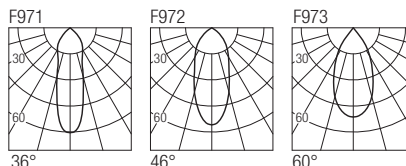

IP40 made in Italy

Supply current

24VDC

Power

7W

Parallel wiring

Dimensions

Photometric diagrams