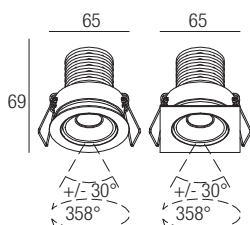

IP40 made in Italy

Supply current

24VDC

Power

7W

Parallel wiring

Dimensions

Photometric diagrams