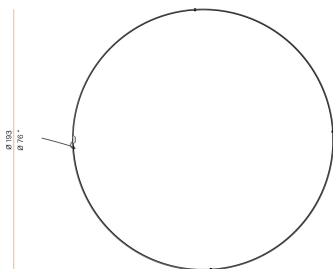

PANZERI

Zero Round

24V DC
M10302.200.0510

● black

Data sheet

CODE	M10302.200.0510
SYSTEM POWER CONSUMPTION	88W
EFFICACY	92.7lm/W
LIGHT SOURCE	LED
LIGHT SOURCE LIFETIME	L70 (B50) 60.000h
COLOUR TEMPERATURE	2700K Ra>90
LIGHT DISTRIBUTION	diffused
POWER SUPPLY	24V DC
DRIVER	remote not included
LUMEN OUTPUT	8158lm
WEIGHT	2,34 Kg
PROTECTION DEGREE	IP20
COLOUR TOLLERANCES	SDCM 3
PACKING DIMENSIONS	200,0 x 200,0 x 11,0 cm

Extruded polycarbonate diffuser with opaline finish.

Suspension kit with griplocks and 5m (196,9") long steel cables.

5m (196,9") long power cable in transparent PVC.

Provided without power canopy.

Technical drawing