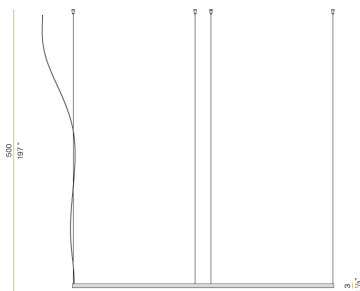

PANZERI

Zero Round

24V DC
M10302.200.0510

● black

Data sheet

CODE	M10302.200.0510
SYSTEM POWER CONSUMPTION	88W
EFFICACY	92.7lm/W
LIGHT SOURCE	LED
LIGHT SOURCE LIFETIME	L70 (B50) 60.000h
COLOUR TEMPERATURE	2700K Ra>90
LIGHT DISTRIBUTION	diffused
POWER SUPPLY	24V DC
DRIVER	remote not included
LUMEN OUTPUT	8158lm
WEIGHT	2,34 Kg
PROTECTION DEGREE	IP20
COLOUR TOLLERANCES	SDCM 3
PACKING DIMENSIONS	200,0 x 200,0 x 11,0 cm

Single or multiple suspension lighting fixture for interiors, with direct and indirect light emission.

Bended extruded aluminium structure in white, black, bronze, mat brass or titanium polyacrylic paint.

Extruded polycarbonate diffuser with opaline finish.

Suspension kit with griplocks and 5m (196,9") long steel cables.

5m (196,9") long power cable in transparent PVC.

Provided without power canopy.

Technical drawing