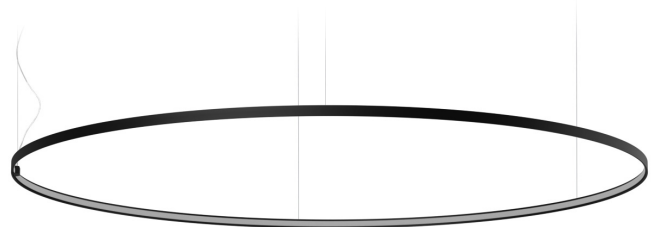

PANZERI

Zero Round

24V DC
M10302.200.0510

● black

Data sheet

CODE	M10302.200.0510
SYSTEM POWER CONSUMPTION	88W
EFFICACY	92.7lm/W
LIGHT SOURCE	LED
LIGHT SOURCE LIFETIME	L70 (B50) 60.000h
COLOUR TEMPERATURE	2700K Ra>90
LIGHT DISTRIBUTION	diffused
POWER SUPPLY	24V DC
DRIVER	remote not included
LUMEN OUTPUT	8158lm
WEIGHT	2,34 Kg
PROTECTION DEGREE	IP20
COLOUR TOLLERANCES	SDCM 3
PACKING DIMENSIONS	200,0 x 200,0 x 11,0 cm

Single or multiple suspension lighting fixture for interiors, with direct and indirect light emission.

Bended extruded aluminium structure in white, black, bronze, mat brass or titanium polyacrylic paint.

Extruded polycarbonate diffuser with opaline finish.

Suspension kit with griplocks and 5m (196,9") long steel cables.

5m (196,9") long power cable in transparent PVC.

Provided without power canopy.

Technical drawing