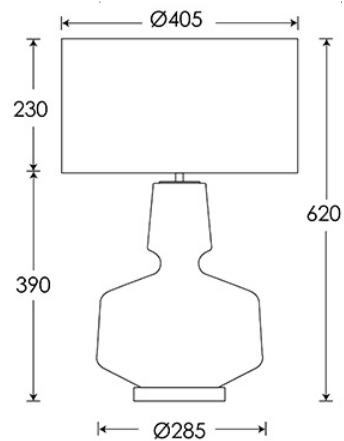

Dimensions in mm and approximate.

H&CO

Decorative lighting
for beautiful spaces

www.heathfield.co.uk | +44 (0) 1732 350450 | sales@heathfield.co.uk

Unit 1, Priory Road, Tonbridge, Kent, TN9 2AF, United Kingdom