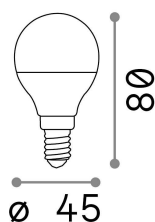

General info

Lampadine e accessori - Sfera

| | |
|---------------------|---------------------------------|
| Ean | 8021696151946 |
| Item | E14 SFERA 6W 4000K CRI80 BIANCO |
| Installation | - |
| Guarantee | 5 years |
| Gross weight | 0.05 kg |
| Volume | 0.000172 m ³ |

Technical info

| | |
|-------------------------|-----------------------|
| Net weight | 0.04 kg |
| Insulation class | - |
| Compliance | CE |
| Power output | 220-240 V AC 50/60 Hz |
| Dimmer | NO, On-Off |
| Power supply | Not required |

Source info

| | |
|-------------------------------|------------|
| Power | 6 W |
| Emission | Diffuse |
| Max consumption | max 5,90 W |
| CCT LED | 4000 K |
| Duration LED (t. 25°C) | 25000 h |
| CRI | > 80 |
| Light beam | - |
| Useful light flux | 630 lm |
| Photobiological risk | EXEMPT |