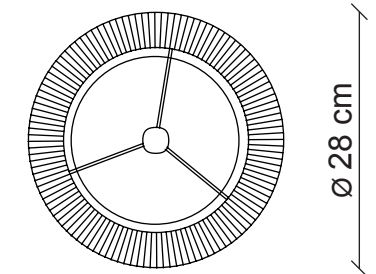

PATRIZIAGARGANTI

Firenze

**BESPOKE
LIGHTING
DESIGN**

Bespoke Lighting Design 02

design Roberto Lazzeroni

Novecento collection

1 light Table lamp

Finish table lamp structure	Lampshade versions	
 brown leather	 white string	
 satin nickel	N16N1	N16N3
 satin brass	N16O1	N16O3
 antiqued silver plated	N16A1	N16A3

72 cm

Ø 28 cm

Ø 28 cm
H. 16 cm

1x
60W E27
not supplied

Kg 3,3
m³ 0,19