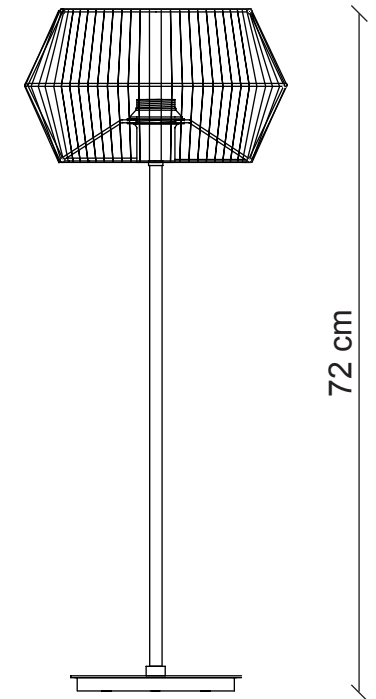

PATRIZIAGARGANTI

Firenze

**BESPOKE
LIGHTING
DESIGN**

Bespoke Lighting Design 02

design Roberto Lazzeroni

Novecento collection

1 light Table lamp

Finish table lamp structure	Lampshade versions	
 brown leather	 white string	
 satin nickel	N16N1	N16N3
 satin brass	N16O1	N16O3
 antiqued silver plated	N16A1	N16A3

72 cm

Ø 28 cm

Ø 28 cm
H. 16 cm

1x
60W E27
not supplied

Kg 3,3
m³ 0,19