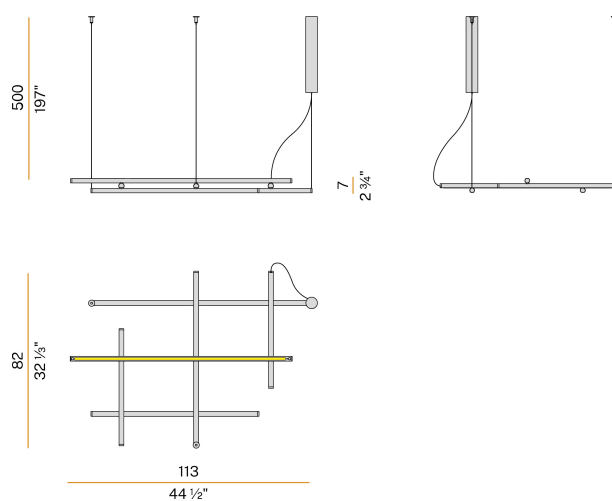

### Data sheet

CODE	L02901.115.0502
SYSTEM POWER CONSUMPTION	80W
EFFICACY	26.48lm/W
LIGHT SOURCE	LED
LIGHT SOURCE LIFETIME	L70 (B10) 60.000h
COLOUR TEMPERATURE	2700K Ra>90
LIGHT DISTRIBUTION	diffused
POWER SUPPLY	220-240V AC
FREQUENCY	50/60Hz
ELECTRICAL CONFIGURATION	dimmable (DALI/Push DIM)
DRIVER	integrated included
NOMINAL LUMINOUS FLUX	9072lm
LUMEN OUTPUT	2118lm
EFFICIENCY	23.3%
WEIGHT	2,80 Kg
PROTECTION DEGREE	IP20
COLOUR TOLLERANCES	SDCM 3
PACKING DIMENSIONS	87,0 x 118,0 x 14,0 cm

### Technical drawing