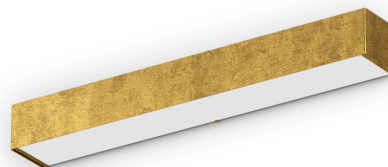

PANZERI

Toy

220-240V AC dimmable (DALI/Push DIM)

A01621.060.0402

 gold leaf

Data sheet

CODE	A01621.060.0402
SYSTEM POWER CONSUMPTION	35W
EFFICACY	75.23lm/W
LIGHT SOURCE	LED
COLOUR TEMPERATURE	3000K Ra>90
LIGHT DISTRIBUTION	diffused
POWER SUPPLY	220-240V AC
FREQUENCY	50/60Hz
ELECTRICAL CONFIGURATION	dimmable (DALI/Push DIM)
DRIVER	integrated included
NOMINAL LUMINOUS FLUX	4098lm
LUMEN OUTPUT	2633lm
EFFICIENCY	64.3%
WEIGHT	2,21 Kg
PROTECTION DEGREE	IP20
COLOUR TOLLERANCES	SDCM 3
PACKING DIMENSIONS	13,0 x 13,0 x 63,0 cm

Wall lighting fixture for interiors, with direct and indirect light emission.

Pickled sheet metal structure in polyacrylic paint.

Aluminium dissipation plates.

Pickled sheet metal cover in white, bronze or mat brass polyacrylic paint, or with gold leaf coating, or in polished or mat stainless steel.