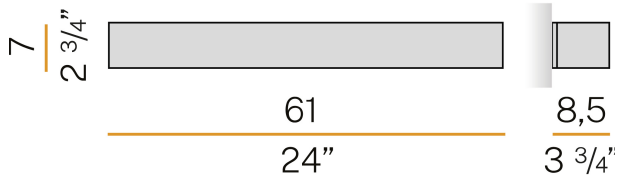

Technical drawing