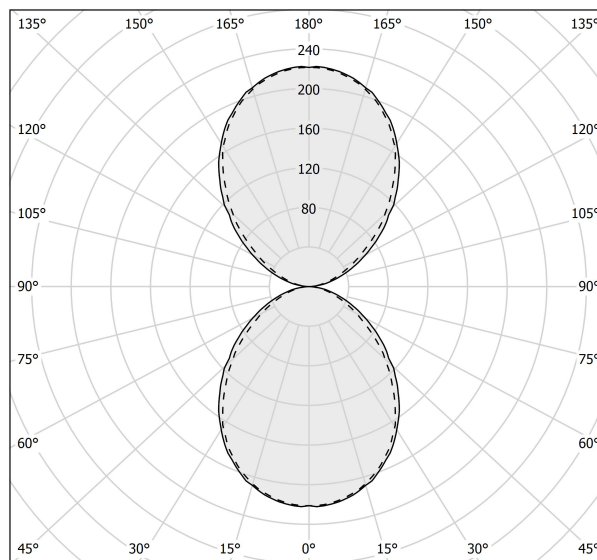

Flat frosted glass diffusers.

Technical drawing

Polar diagram

cd/klm
— C0 - C180 - - - C90 - C270