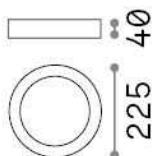

General info

Indoor - Ceiling lamps

Ean	8021696321752
Item	UNIVERSAL PL D22 ROUND 4000K
Installation	Ceiling lamps
Guarantee	5 years
Gross weight	0.66 kg
Volume	0.002485 m ³

Technical info

Net weight	0.58 kg
Insulation class	II
Protection index	IP20
Compliance	CE
Operating temperature	0° ~ +40 °C
Dimmer	NO, On-Off
Power output	220-240 V AC 50/60 Hz
Power supply	In-built, included Replaceable (by qualified operators only), electronic

Source info

Integrated source	Integrated LED module
Replaceable source	No
Power	19 W
Emission	Direct
Max consumption	max 19,00 W
Features LED	LED SMD
CCT LED	4000 K
Duration LED (t. 25°C)	30000 h
CRI	> 80
Light beam	110°
Light beam flux	1950 lm
Useful light flux	1700 lm