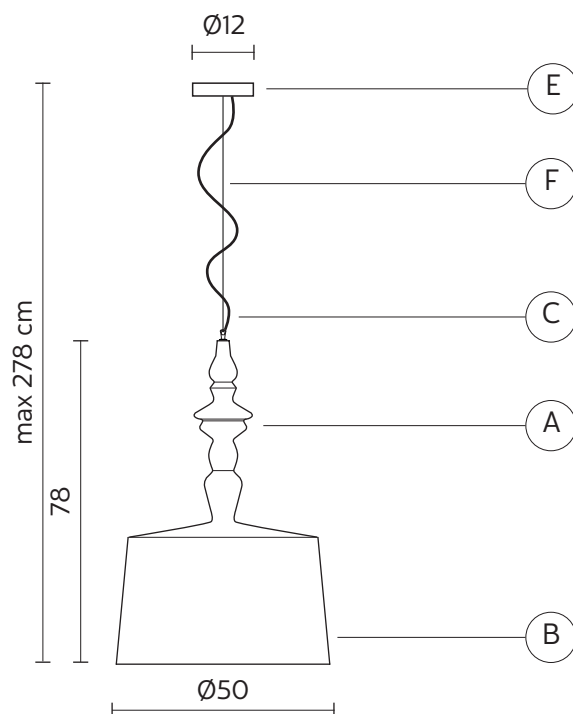

ALÌ E BABÀ suspension

Matteo Ugolini design

ООО "Мастерская светотехники
8 800 100 39 72
8 495 727 14 91
9725087@masv.ru
http://masv.ru

year 2009/2010

TECHNICAL SHEET - SE616BC

STRUCTURE "A"

material	ceramic	
colour	glossy white	

SHADE "B"

material	ceramic	
colour	white	

CEILING CUP "E"

material	metal	
colour	glossy white	

ELECTRICAL CABLE "C"

material	PVC	
colour	transparent	

SUSPENSION CABLE "F"

material	steel	

ELECTRICAL SYSTEM

socket	E27
source	max 1x70w
energy class	from E to A++

PACKAGING

nr. of collis	2
net weight/kg	9
gross weight/kg	27
packaging/cm	56x56x76(A) - 62x62x53(B)

EMISSION OF LIGHT

one-directional

CERTIFICATION

IEC	60598-1:2008
EN	60598-1:2008 + A11:2009

IP rate	IP20
bulb	not provided

COLLECTION

available also as floor lamp, wall lamp and table lamp