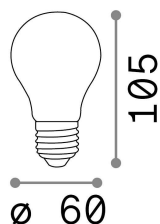

General info

Lampadine e accessori - Goccia

Ean	8021696252209
Item	E27 GOCCIA 08W 3000K CRI80 BIANCO DIMM
Installation	-
Guarantee	5 years
Gross weight	0.06 kg
Volume	0.00057 m ³

Technical info

Net weight	0.03 kg
Insulation class	-
Compliance	CE
Power output	220-240 V AC 50/60 Hz
Dimmer	YES, TRIAC
Power supply	Not required

Source info

Power	8 W
Emission	Diffuse
Max consumption	max 7,80 W
CCT LED	3000 K
Duration LED (t. 25°C)	25000 h
CRI	> 80
Light beam	-
Useful light flux	860 lm
Ignition time	X
Photobiological risk	EXEMPT
Standby power	< 0.50 W