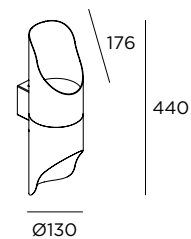

LED 14W / 1400lm / 24V / Up & down

BL13AP1H1

LED 14W / 1400lm / 220-240V / Up & down

BL13AP2H1

■ LED color

1 2200 K

2 2700 K

3 3000 K

Finishing

IN Inox

BT Browntech

NB Naturalblack

Drivers 24V p. 218

Baloss 13

CE LED IP65 IK08 24V / 220-240V

Stainless steel AISI 316L

Fixing to the wall

Backward opal diffuser