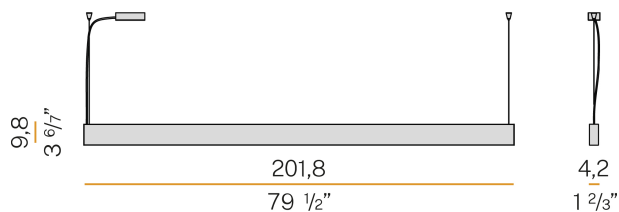

Technical drawing